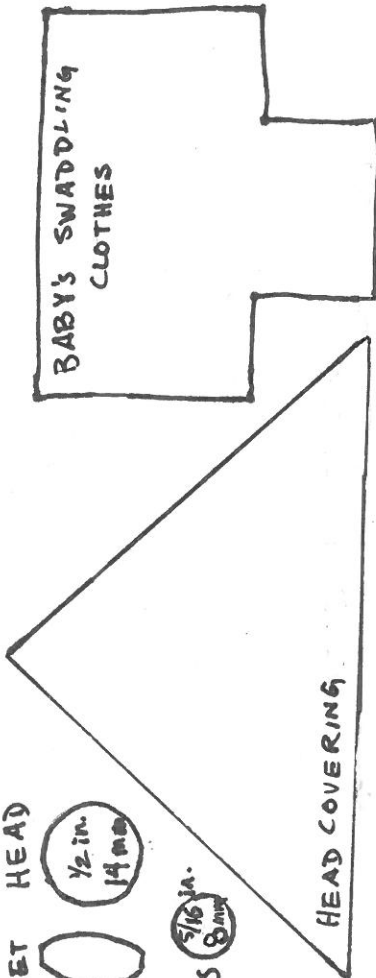

FEET HEAD
1/2 in.
1 1/4 in.

HANDS and baby head
5/16 in.

HEAD COVERING

SLEEVE

SLEEVE

CLOTHING

Pom-pom sizes

ALL ANIMAL BODIES
1 1/2 in. or
4 cm

Camel hump and neck
1 in. or
2 1/2 cm.

lamb and donkey heads
7/8 in.
2 cm

noses
1/2 in.
1 1/2 cm

3/8 in.
1 cm

donkey and camel

SHEEP EARS

lamb tails and sheep nose

CAMEL EARS

WING

WING

DONKEY EARS

DONKEY TAIL

MANE

COAT

TURBAN