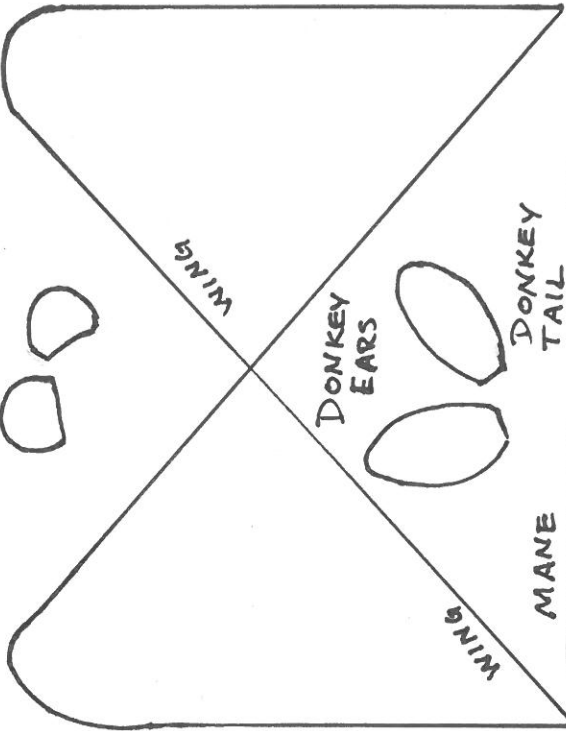

FEET HEAD
1/2 in.
1 1/4 in.

HANDS and baby head
5/16 in.

HEAD COVERING

SLEEVE

SLEEVE

CLOTHING

Pom-pom sizes

ALL ANIMAL BODIES
1 1/2 in. or
4 cm

Camel hump and neck
1 in. or
2 1/2 cm.

lamb and donkey heads
7/8 in.
2 cm

noses
1/2 in.
1 1/2 cm

3/8 in.
1 cm

donkey and camel

SHEEP EARS

lamb tails and sheep nose

CAMEL EARS

WING

WING

DONKEY EARS

DONKEY TAIL

MANE

COAT

TURBAN